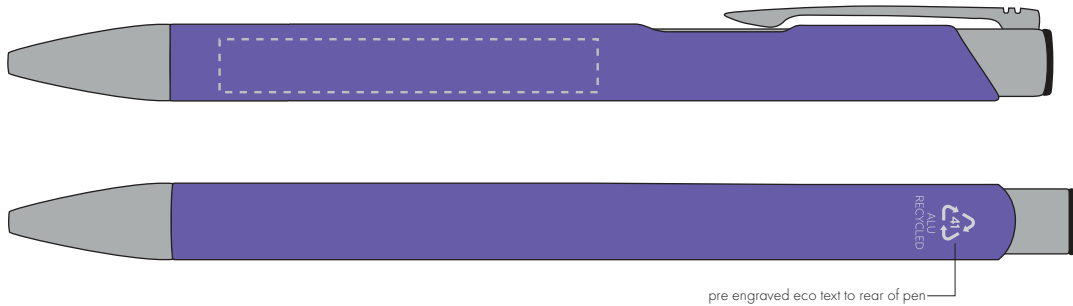

Your Ref:
Our Ref:

Quantity:
Version: 1

Product Code: TPC982001
Product Colour: PURPLE

PRINTING CONCERNS:

We stock this item in the following colours

PANTONE REFERENCE(S)

- Colour 1
- Colour 2
- Colour 3
- Colour 4

ARTWORK SCALE 100%

ARTWORK SCALE 100%
Side Print Area:
50mm x 7mm

pre engraved eco text to rear of pen

Product Image for visualisation
- colours may vary

The dashed line is to demonstrate print area and will not appear on your printed item